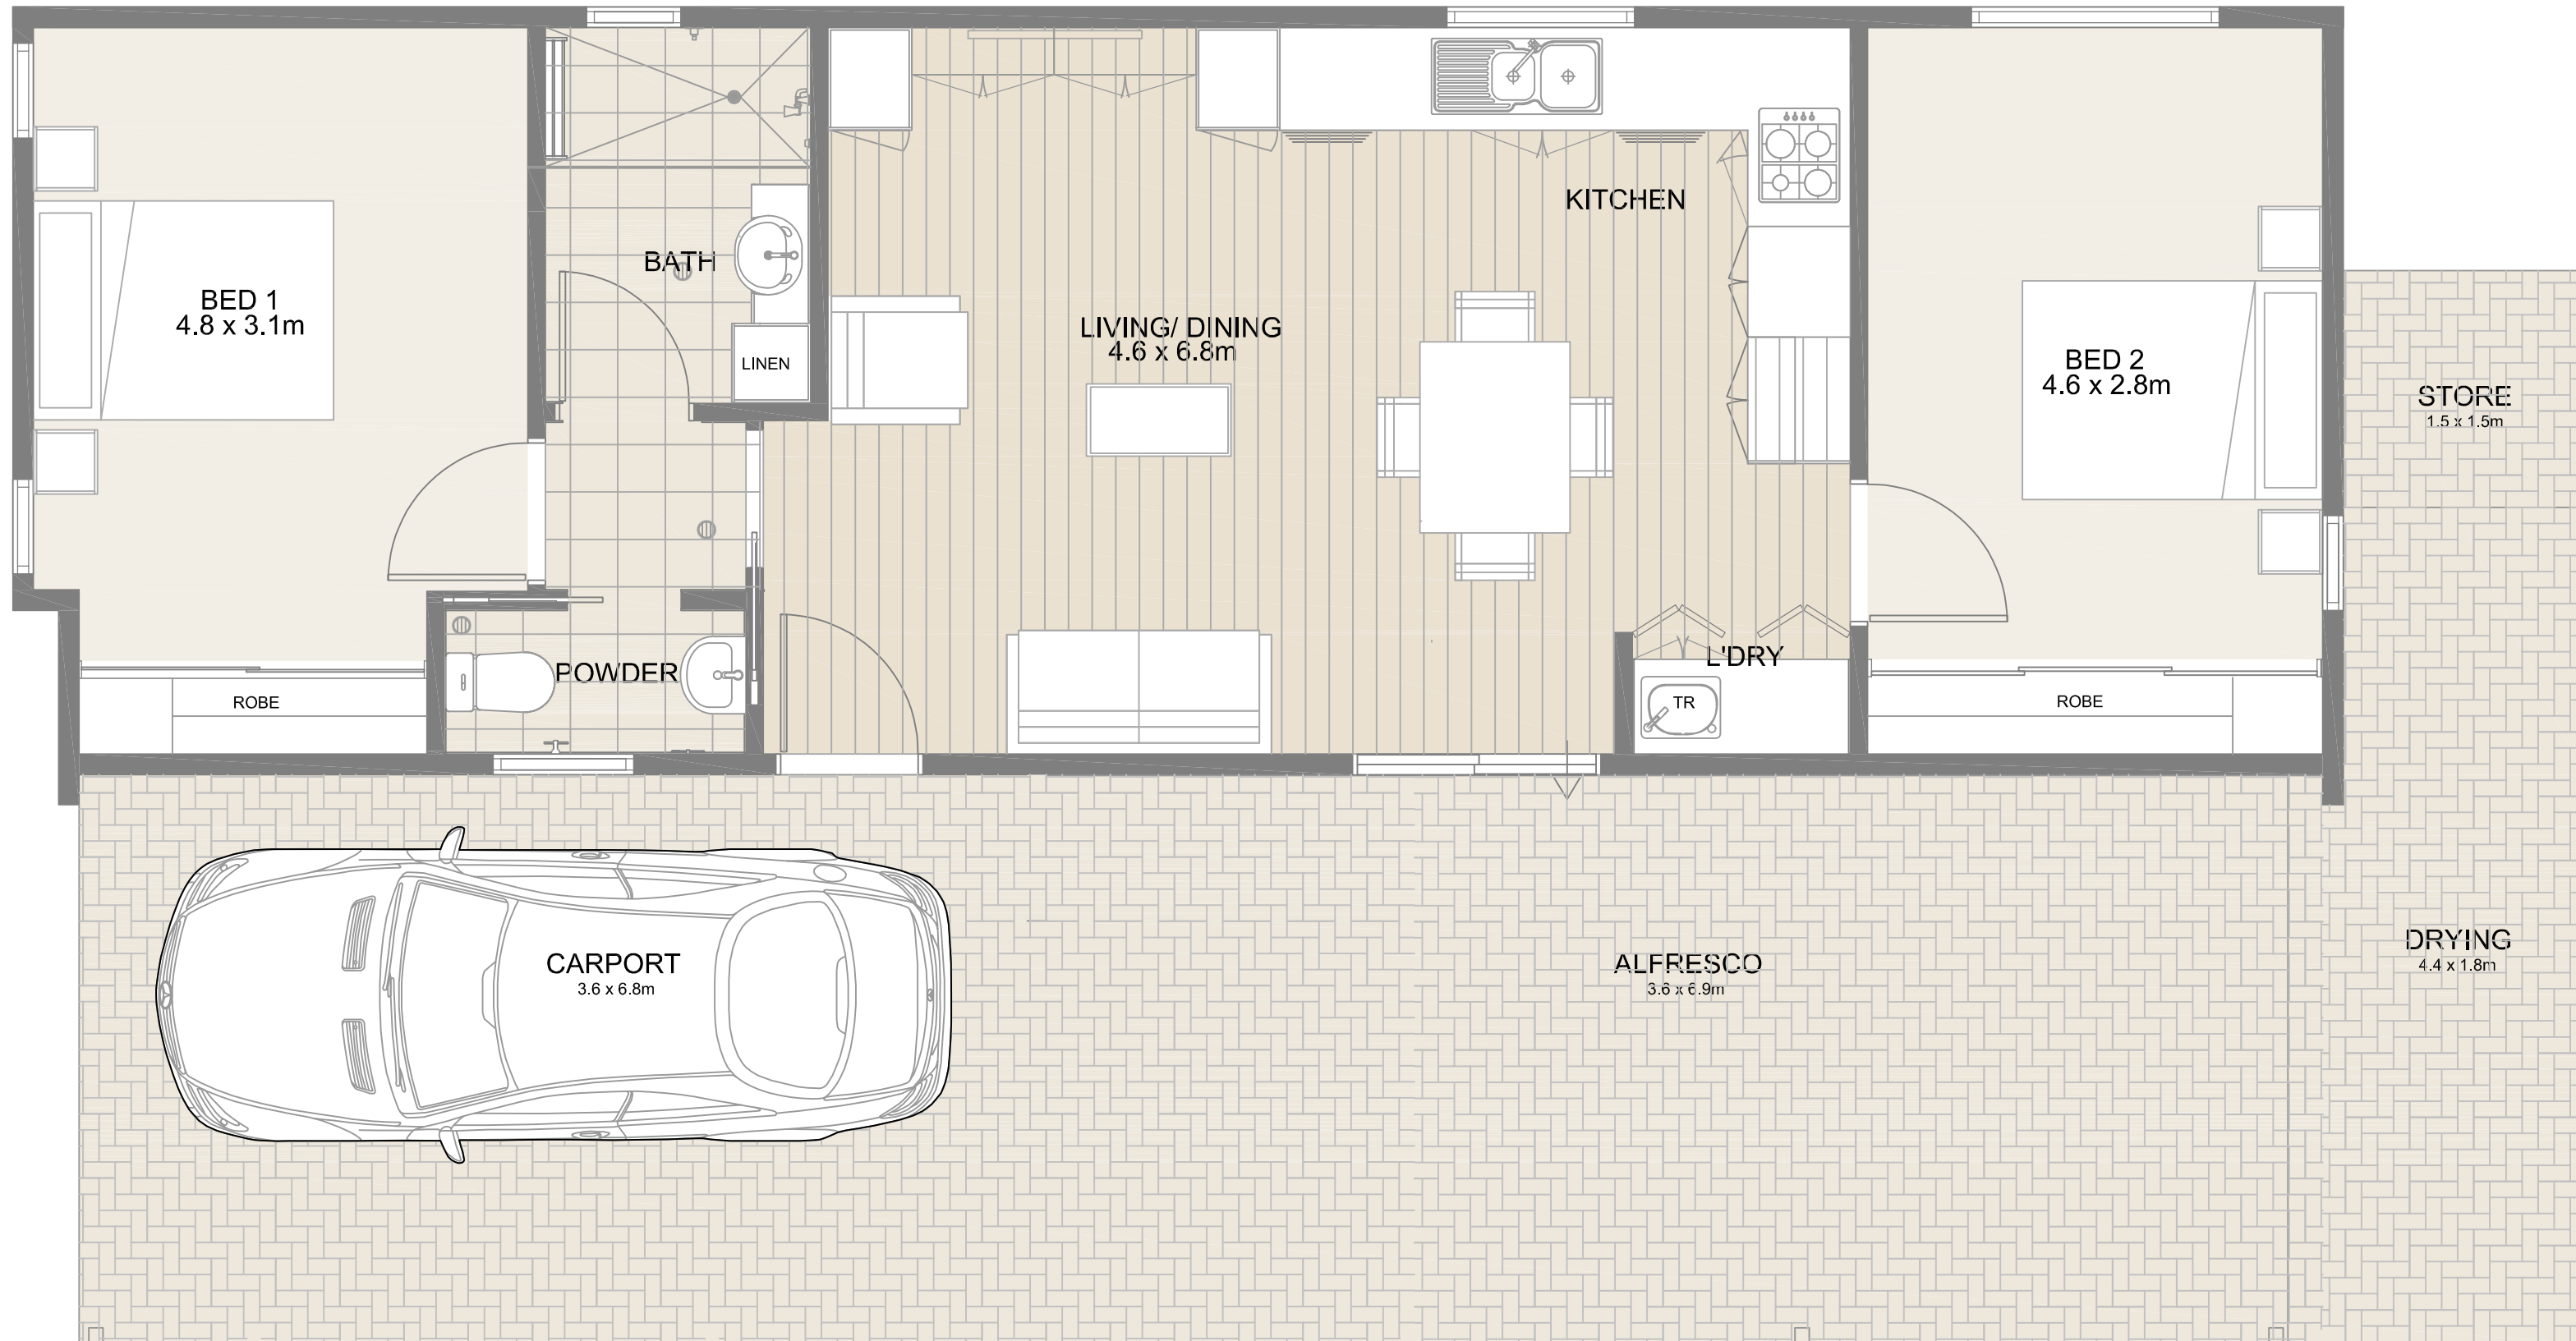

BREAKSEA RV

BED 1
4.8 x 3.1m

BATH

LINEN

LIVING/ DINING
4.6 x 6.8m

KITCHEN

BED 2
4.6 x 2.8m

STORE
1.5 x 1.5m

POWDER

L'DRY

TR

ROBE

ROBE

CARPORT
3.6 x 6.8m

ALFRESCO
3.6 x 6.9m

DRYING
4.4 x 1.8m